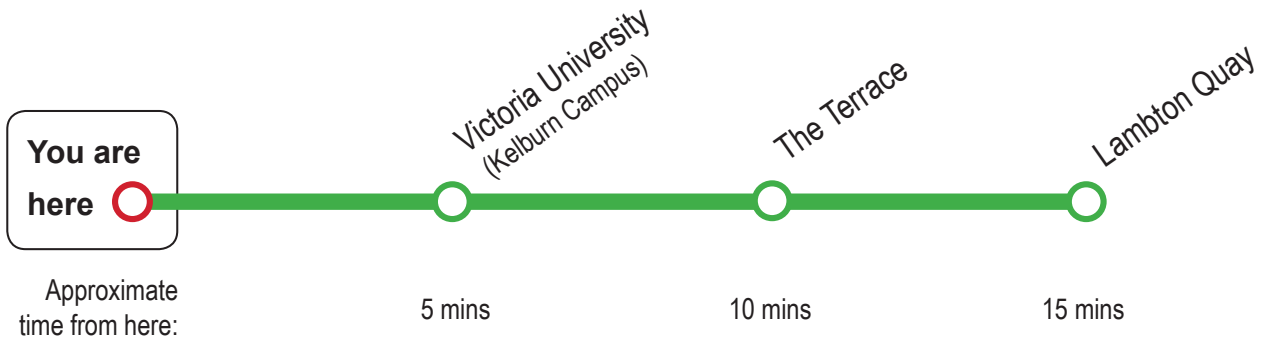

WELLINGTON CABLE CAR LIMITED

For further information:
info@wellingtoncablecar.co.nz

wellingtoncablecar.co.nz

Scan Me

FREE Cable Car replacement bus service

Wellington Cable Car - Kelburn

Monday to Friday

AM	7.00	7.20	7.40	8.00	8.20	8.40	9.00
	9.20	9.40	10.00	10.20	10.40	11.00	11.40
PM	12.00	12.20	12.40	1.00	1.20	1.40	2.00
	2.20	2.40	3.00	3.20	3.40	4.00	4.40
	5.00	5.20	5.40	6.00	6.20	6.40	7.00

Saturday to Sunday (includes Public Holidays)

AM	8.40	9.00	9.20	9.40	10.00	10.20	10.40
11.00	11.20	11.40	PM	12.00	12.20	12.40	1.00
1.20	1.40	2.00	2.20	2.40	3.00	3.20	3.40
4.00	4.20	4.40	5.00	5.20	5.40	6.00	